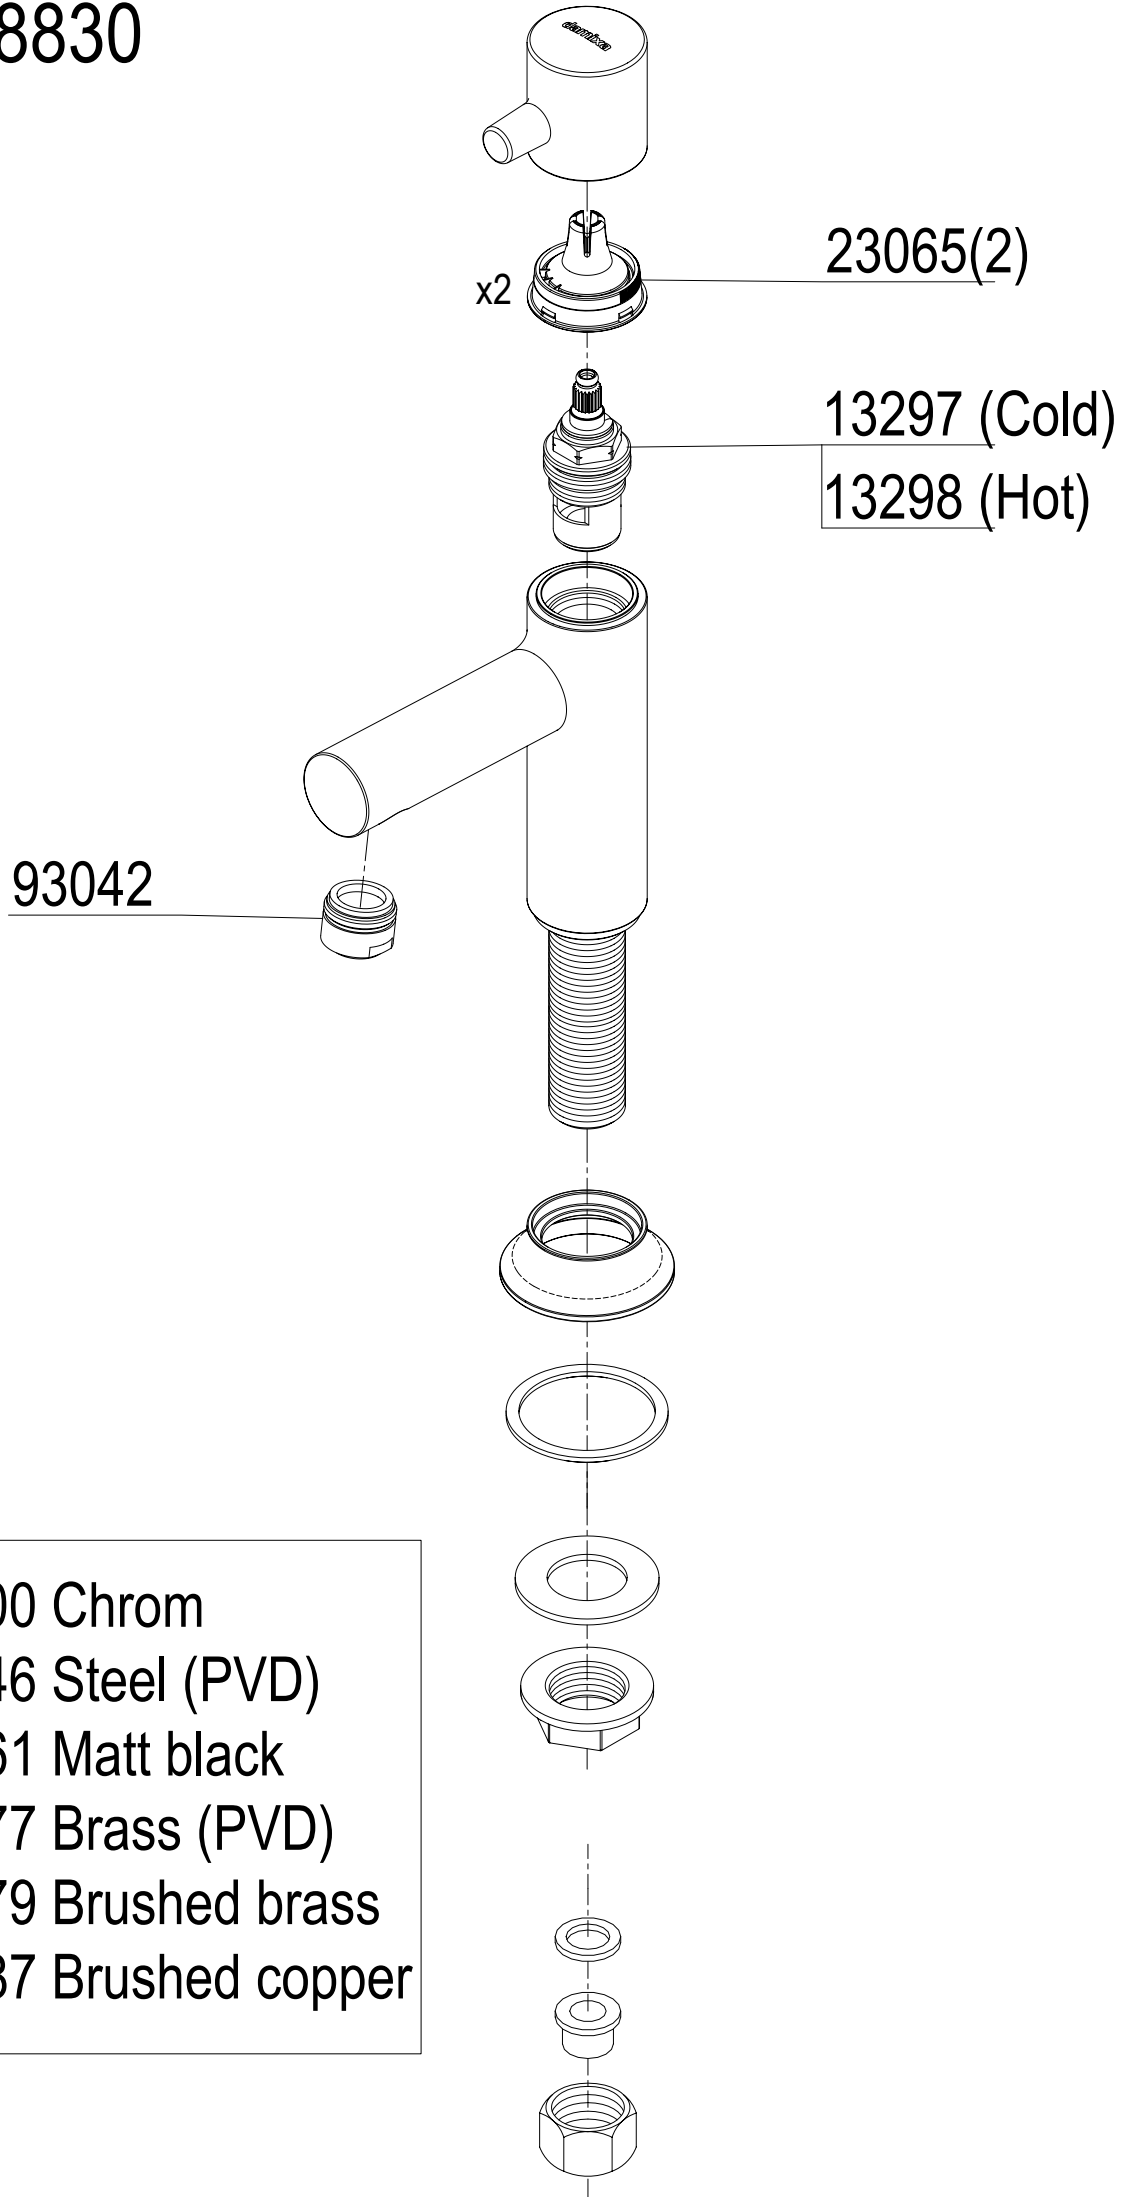

48830

- xxxxx.00 Chrom
- xxxxx.46 Steel (PVD)
- xxxxx.61 Matt black
- xxxxx.77 Brass (PVD)
- xxxxx.79 Brushed brass
- xxxxx.87 Brushed copper